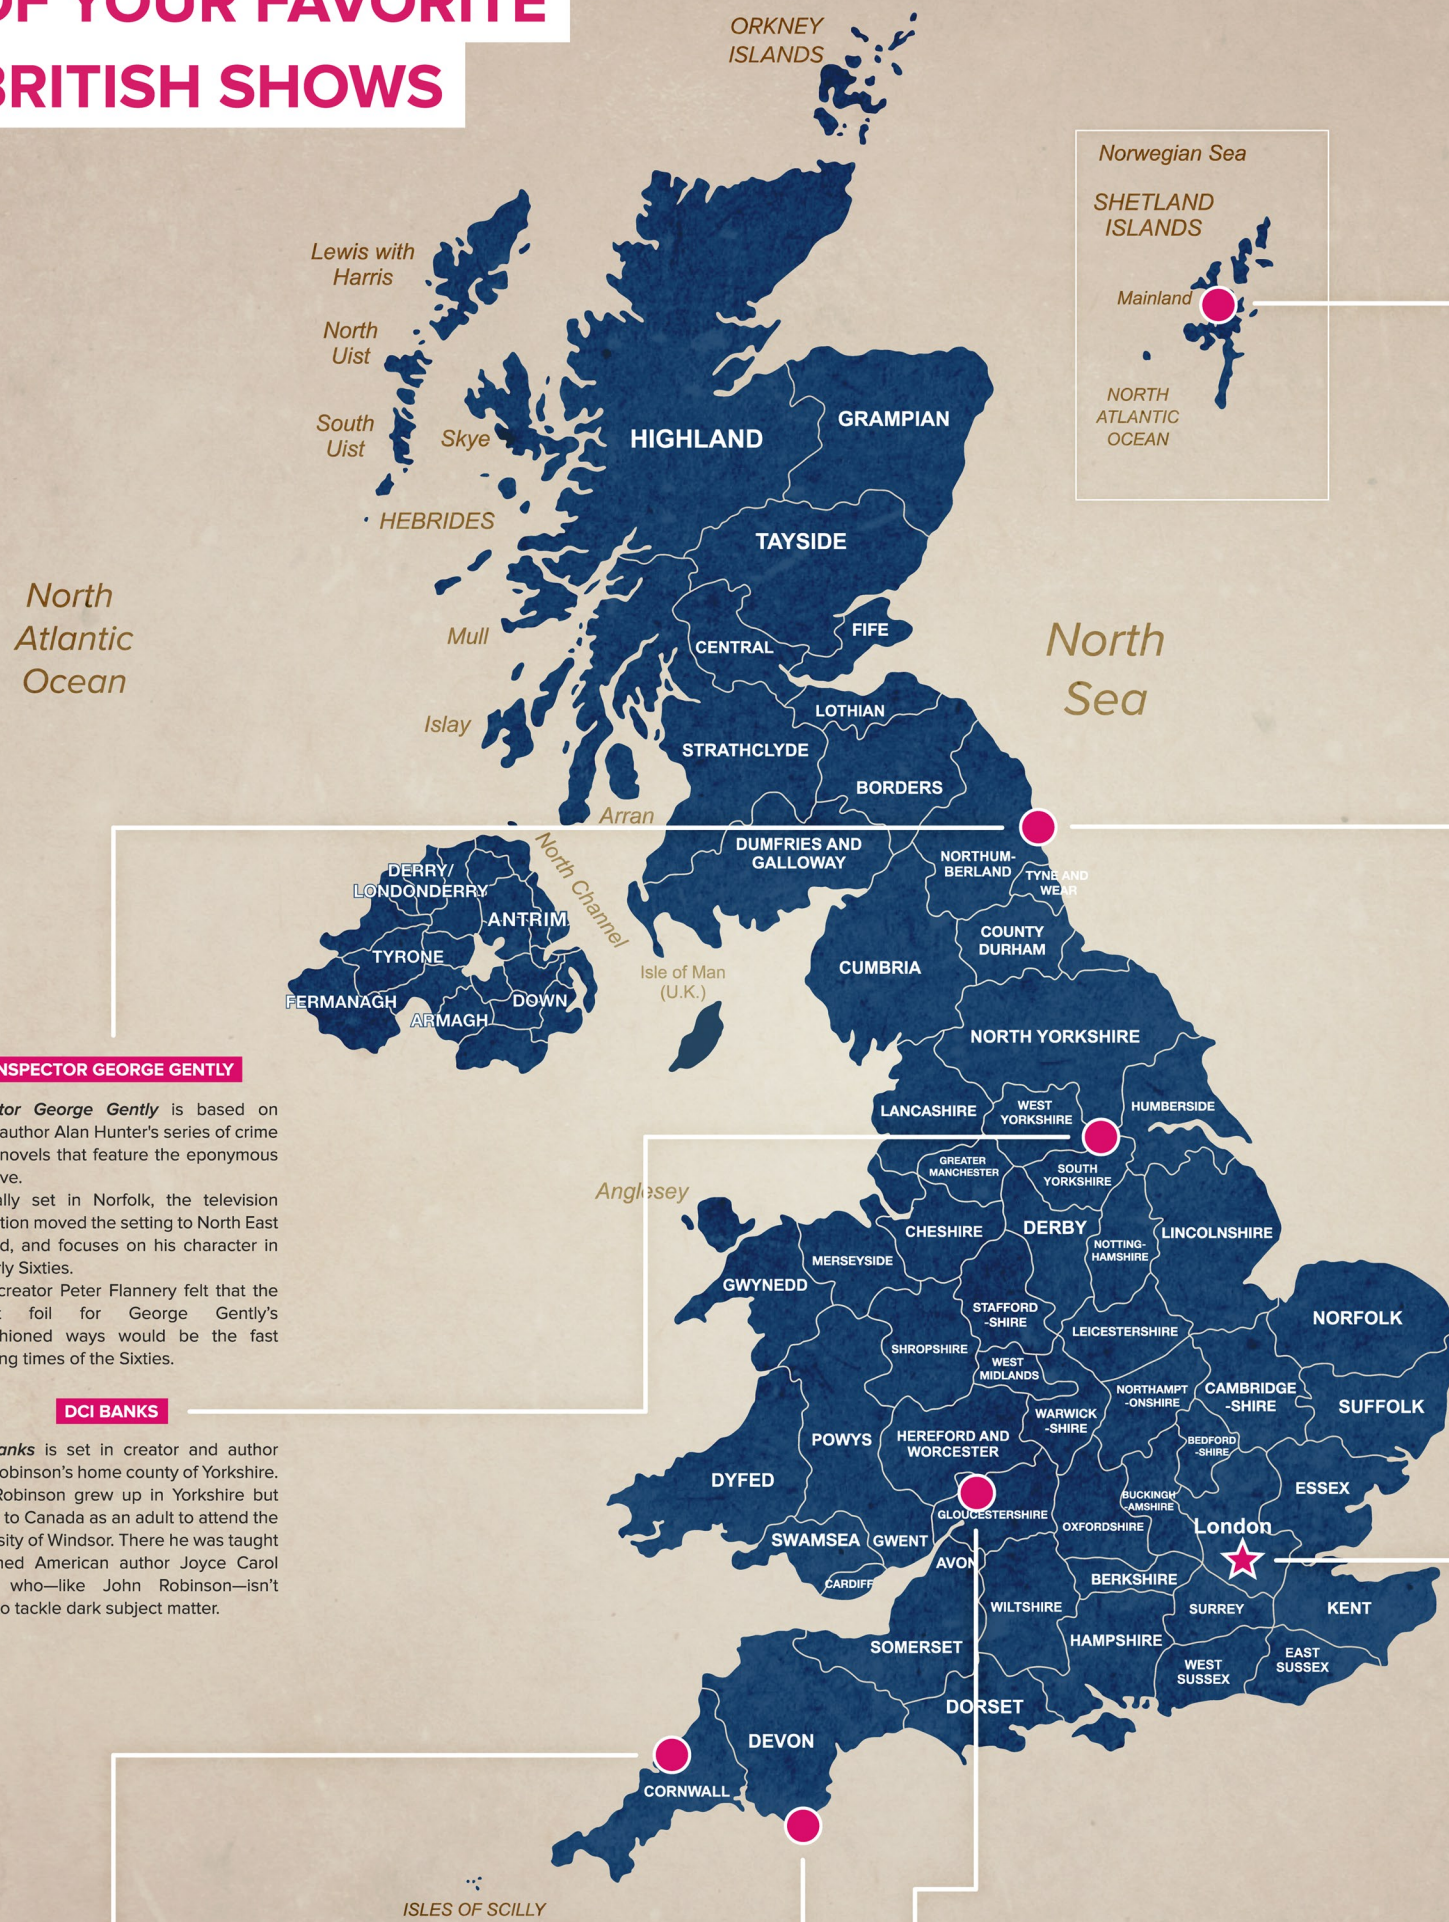

BRITAIN ON KCET: A MAP OF YOUR FAVORITE BRITISH SHOWS

SHETLAND

According to novelist Ann Cleeves, who wrote the series of novels on which *Shetland* is based, she named her lead detective—played by actor Douglas Henshall in the series—Jimmy Perez, because she wanted the inspector to be seen as an outsider—'Perez' being an uncommon name in the area—"I gave him a strange name to make him even more of an outsider."^[6]

Saint Marie (fictional island)

DEATH IN PARADISE

Set in the fictional island of Saint Marie, *Death in Paradise* is actually filmed on the island of Guadeloupe which is located in the Caribbean.

VERA

Based on the novels by crime writer Ann Cleeves (creator of *Shetland*), *Vera* focuses on DCI Vera Stanhope, a strong and especially competent detective. The series is shot in the North East England area, showcasing the vast and beautiful landscape.

When describing her writing process, Ann Cleeves stated, "I leave my mind a bit blank and see what ideas come into it...What's the point if you know how it's going to end?"^[7]

LUTHER

During a Reddit AMA (Ask Me Anything) *Luther* star Idris Elba hinted at a possible *Luther* feature film, saying, "We are in talks at the moment to figure out a way to bring more *Luther* back to the TV, but the focus is to try and make a film from it."^[5]

NEW TRICKS

New Tricks ran for a remarkable 12 seasons, with 107 episodes made in total. A fan favorite in the UK, series creator Roy Mitchell credited the success of the show to the cast and characters, saying, "[The] audience is still in love with the show and its characters, who I think represent the policemen we'd like to have. They may slightly bend the rules to get results, but without being remotely corrupt."^[8]

THE FIXER

Actor Andrew Buchan, who plays government sponsored assassin John Mercer, described the work-out regimen he had to undertake for the role as, "Working out five or six times a week—it's grotty, it's horrible...All these people grunting and puffing...This is not life—go and have a pint with a friend. Live a little."^[4]

WHITECHAPEL

The Whitechapel district in London, as fans of the show already know, is where the notorious Whitechapel Murders occurred. Attributed to Jack the Ripper, these murders play an important role in the show's first story arc.

Lead actor Rupert Penry-Jones, who plays DI Joe Chandler, said in an interview, "It's this very gothic feeling that we get which is, I think, what makes *Whitechapel* special and different."^[3]

INSPECTOR GEORGE GENTLY

Inspector George Gently is based on British author Alan Hunter's series of crime fiction novels that feature the eponymous detective.

Originally set in Norfolk, the television adaptation moved the setting to North East England, and focuses on his character in the early Sixties.

Show creator Peter Flannery felt that the perfect foil for George Gently's old-fashioned ways would be the fast changing times of the Sixties.

DCI BANKS